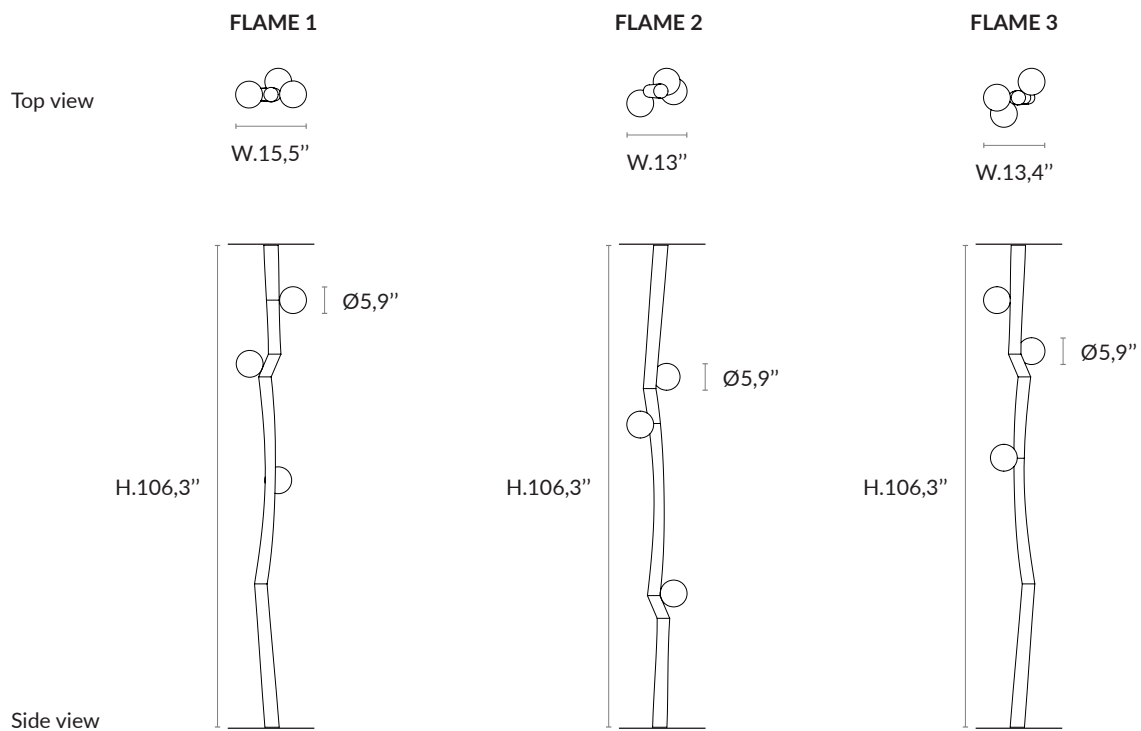

FLAME

Non contractual picture / Photographie non contractuelle

AAE FLAME PS

Alain Ellouz
.paris

Type	Floor lamp
Environment	Indoor
Material	Alabaster and burnt wood
Socket	E12
Recommended bulb	LED bulb E12 - 2700K - 4,5W - 400 lm - Dimmable
Wattage	13,5W
Voltage	120V
Luminous flux	Source : 1200 lm The alabaster diffuses between 40 and 60% of the light source lumens
Weight	Approx. 50,7 lb